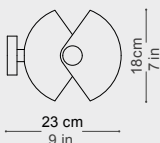

EIRENE

Centro Stile Esperia, 2020

EIRENE

Suspension

DIMENSION

Total Height: Customizable
Central body diameter: 32cm / 12,5 In
Weight: 3 kg

LIGHT SOURCES

2x GU10 Spot Led Max: 10W

EIRENE

Floor

DIMENSION

Total Height: 150 cm / 59 In
Central body diameter: 32cm / 12,5 In
Weight: 4 kg

LIGHT SOURCES

2x G9 Led Max: 10W

EIRENE

Wall

DIMENSION

Central body diameter: 23cm / 9 In
Weight: 1 kg

LIGHT SOURCES

1x E27/E26 Led Max: 15W

EIRENE

Table

DIMENSION

Total Height: 150 cm / 59 In
Central body diameter: 32cm / 12,5 In
Weight: 10 kg