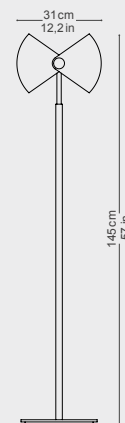

EIRENE

Centro Stile Esperia, 2020

EIRENE

Suspension

DIMENSION

Total Height: Customizable
Central body diameter: 32cm / 12,5 In
Weight: 3 kg

LIGHT SOURCES

2x GU10 Spot Led Max: 10W

EIRENE

Floor

DIMENSION

Total Height: 150 cm / 59 In
Central body diameter: 32cm / 12,5 In
Weight: 4 kg

LIGHT SOURCES

2x G9 Led Max: 10W

EIRENE

Wall

DIMENSION

Central body diameter: 23cm / 9 In
Weight: 1 kg

LIGHT SOURCES

1x E27/E26 Led Max: 15W

EIRENE

Table

DIMENSION

Total Height: 150 cm / 59 In
Central body diameter: 32cm / 12,5 In
Weight: 10 kg

LIGHT SOURCES

1x E27/E26 Led Max: 15W